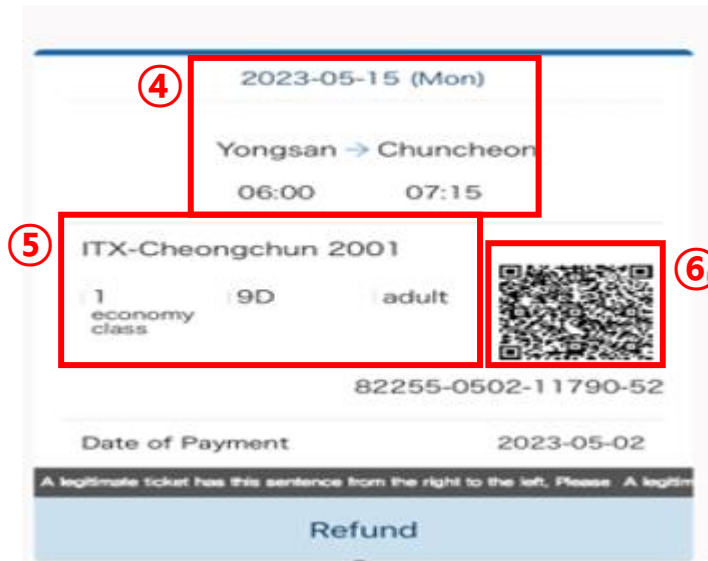

## 4. Search ticket information by Application

① Click the home button when you want check your reservation

② Click the check/Refund Ticket

③ Fill your information when reserved the ticket

## 4. Search ticket information by Application

④ Boarding date, destination information

⑤ Train no, and seat information

⑥ QR code for ticket information