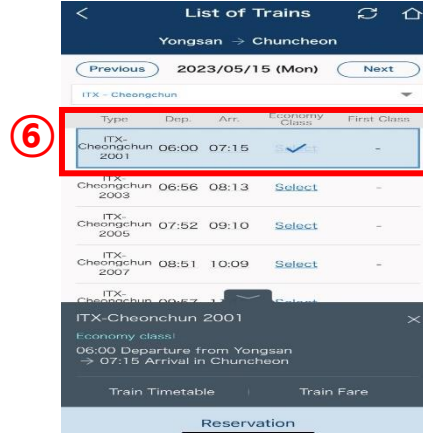

### 3. Reservation by Application

① Download Korail Application

② Choose depart from Yongsan station  
arrival to Chuncheon station

### 3. Reservation by Application

③ Choose any date and time you want

④ Choose ITX-Chungchun train

### 3. Reservation by Application

⑤ Check the time table first

⑥ Choose any time you want and then click select , click reservation

⑦ Fill in passenger information and then click the square box  
\* make any password you want \*