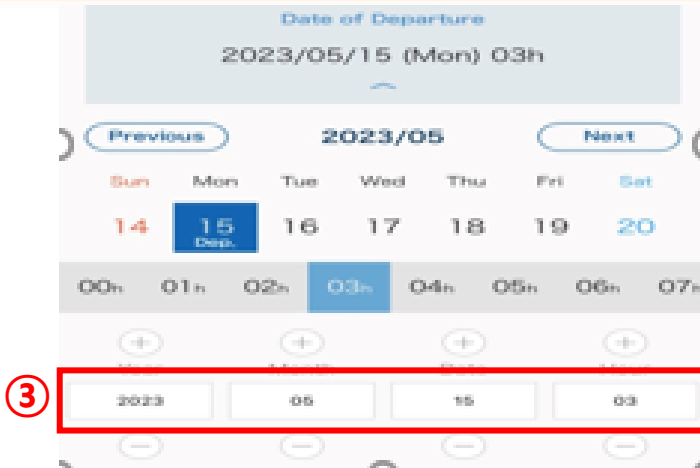

### 3. Reservation by Application

① Download Korail Application

② Choose depart from Yongsan station  
arrival to Chuncheon station

### 3. Reservation by Application

③ Choose any date and time you want

④ Choose ITX-Chungchun train