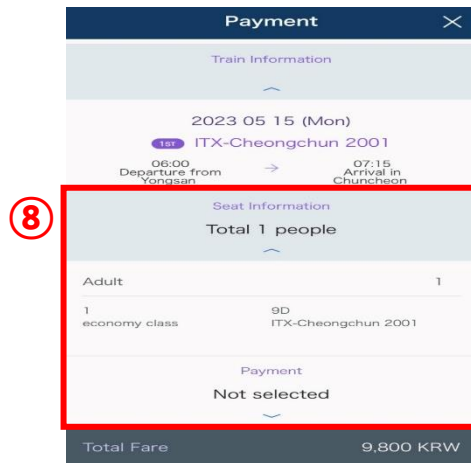

### 3. Reservation by Application

③ Choose any date and time you want

④ Choose ITX-Chungchun train

### 3. Reservation by Application

⑤ Check the time table first

⑥ Choose any time you want and then click select , click reservation

⑦ Fill in passenger information and then click the square box  
\* make any password you want \*

### 3. Reservation by Application

⑧ Check the train information, seat number

⑨ Click payment as overseas and the checkout