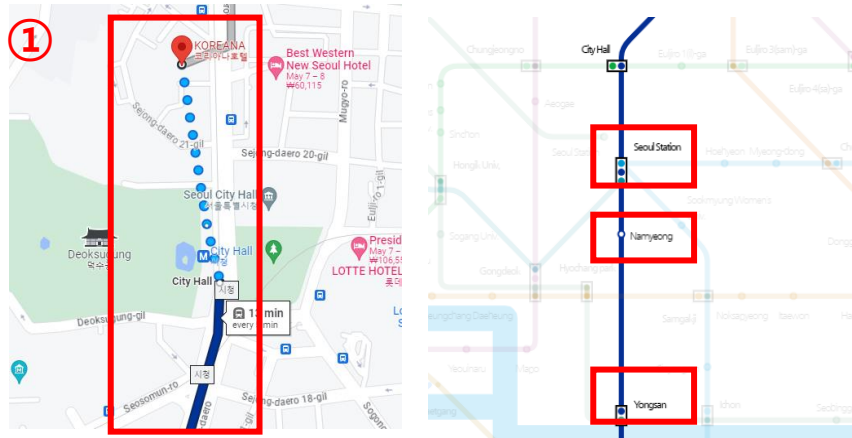

## 4. Search ticket information by Application

④ Boarding date, destination information

⑤ Train no, and seat information

⑥ QR code for ticket information

## 5. Way to Yongsan Station by Subway or Taxi

① Go to the City Hall Station and get on Seoul Station way, get off Yongsan Station

\*It takes 3 stations\*  
Seoul station-Namyang station, and then Yongsan station