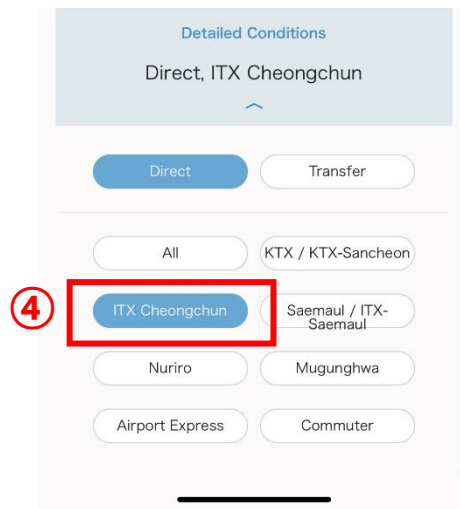

④ Choose ITX-Chungchun train