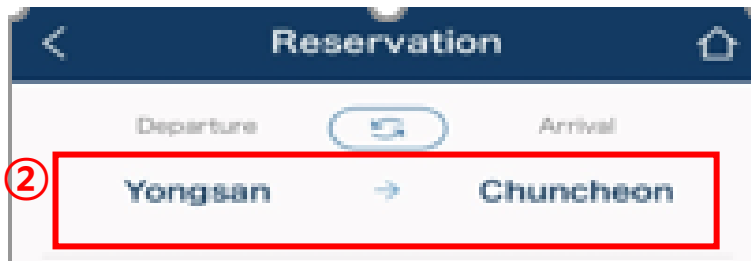

② Choose depart from Yongsan station
arrival to Chuncheon station