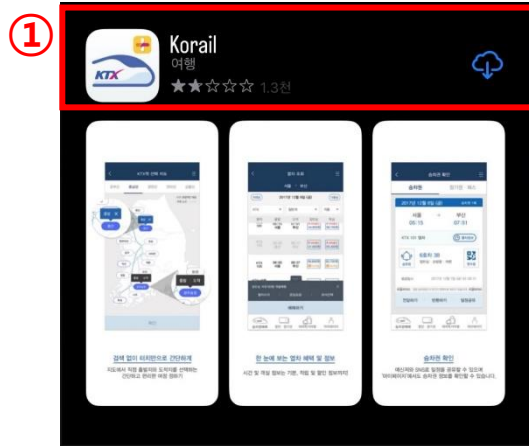

⑨ Train number information

⑩ Seat no. information

⑪ Total payment fee

⑫ QR code about ticket information

## 2. Search ticket information by Online

① Click the my reservation

②

### MY RESERVATIONS

— Details of Ticket Purchase

Name	FIRST	LAST
E-mail or Password or Credit card number		<input checked="" type="radio"/> E-mail <input type="radio"/> Password <input type="radio"/> Credit card number
Nationality	select	
<input checked="" type="radio"/> Search travel date	2023 Year 4 Month 28 Day ~ 2023 Year 4 Month 28 Day	
<input type="radio"/> Search by travel month	2023 Year 4 Month	

### 3. Reservation by Application

① Download Korail Application

② Choose depart from Yongsan station  
arrival to Chuncheon station