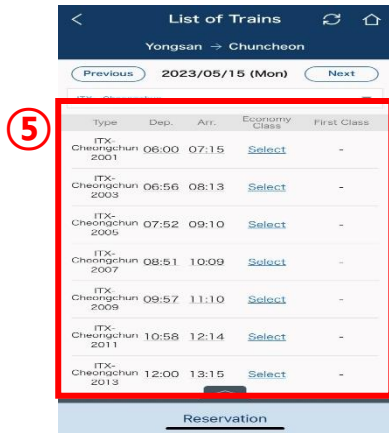

3. Reservation by Application

⑤ Check the time table first

⑥ Choose any time you want and then click select , click reservation