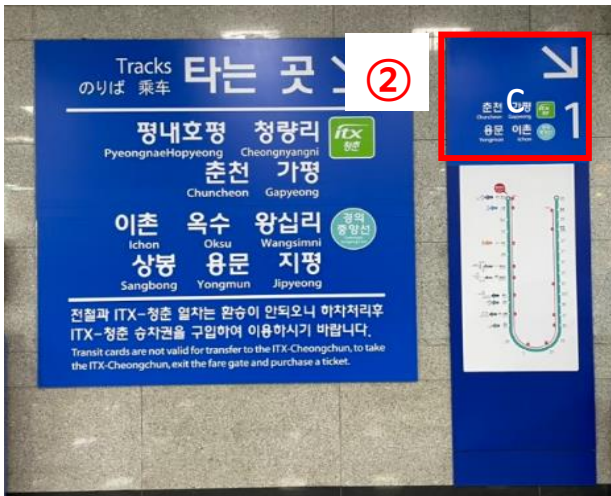

## 6. Way to itx-chuncheon train way

③ Find information to ride on ITX-Chungchun to Chuncheon .

## 6.Way to itx-chuncheon train way

- ① Find the online QR code on your online ticket and then scan your QR code to red side

- ② After entrance find #1gate to ride on train