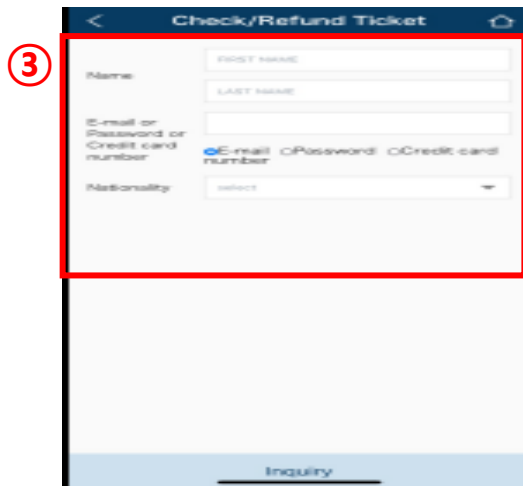

⑪ Click all agree buttons and then pay for the ticket

### 3. Reservation by Application

⑫ Your payment is complete

## 4. Search ticket information by Application

① Click the home button when you want check your reservation

② Click the check/Refund Ticket

③ Fill your information when reserved the ticket

## 4. Search ticket information by Application

④ Boarding date, destination information

⑤ Train no, and seat information

⑥ QR code for ticket information