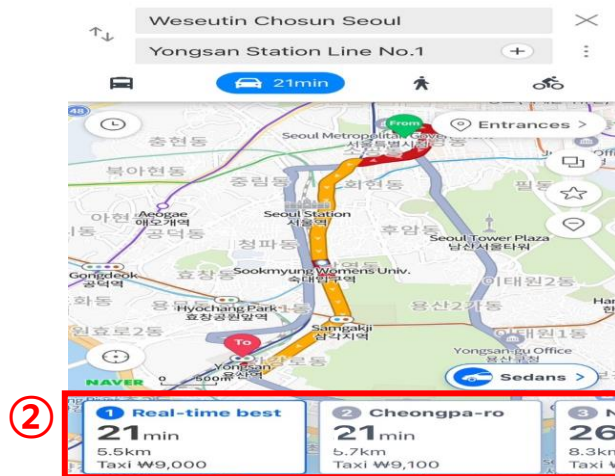

② About time, and price

*When you ride on the Taxi, it will take about 20min~26min. And the price will be 9dollars KRW . Sometimes the time and amount of fee will be little different, because it depends on the time.