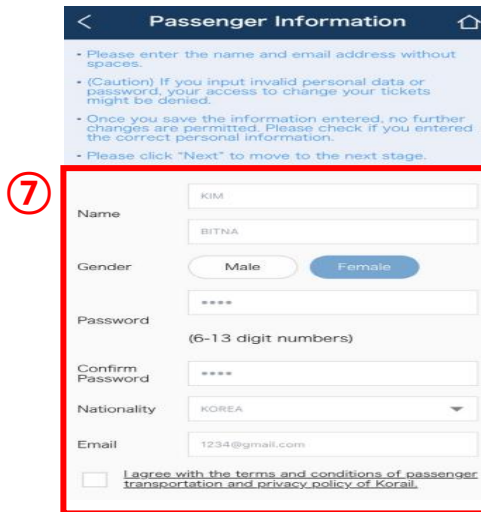

### 3. Reservation by Application

① Download Korail Application

② Choose depart from Yongsan station  
arrival to Chuncheon station

### 3. Reservation by Application

③ Choose any date and time you want

④ Choose ITX-Chungchun train

### 3. Reservation by Application

⑤ Check the time table first

⑥ Choose any time you want and then click select , click reservation

⑦ Fill in passenger information and then click the square box  
\* make any password you want \*